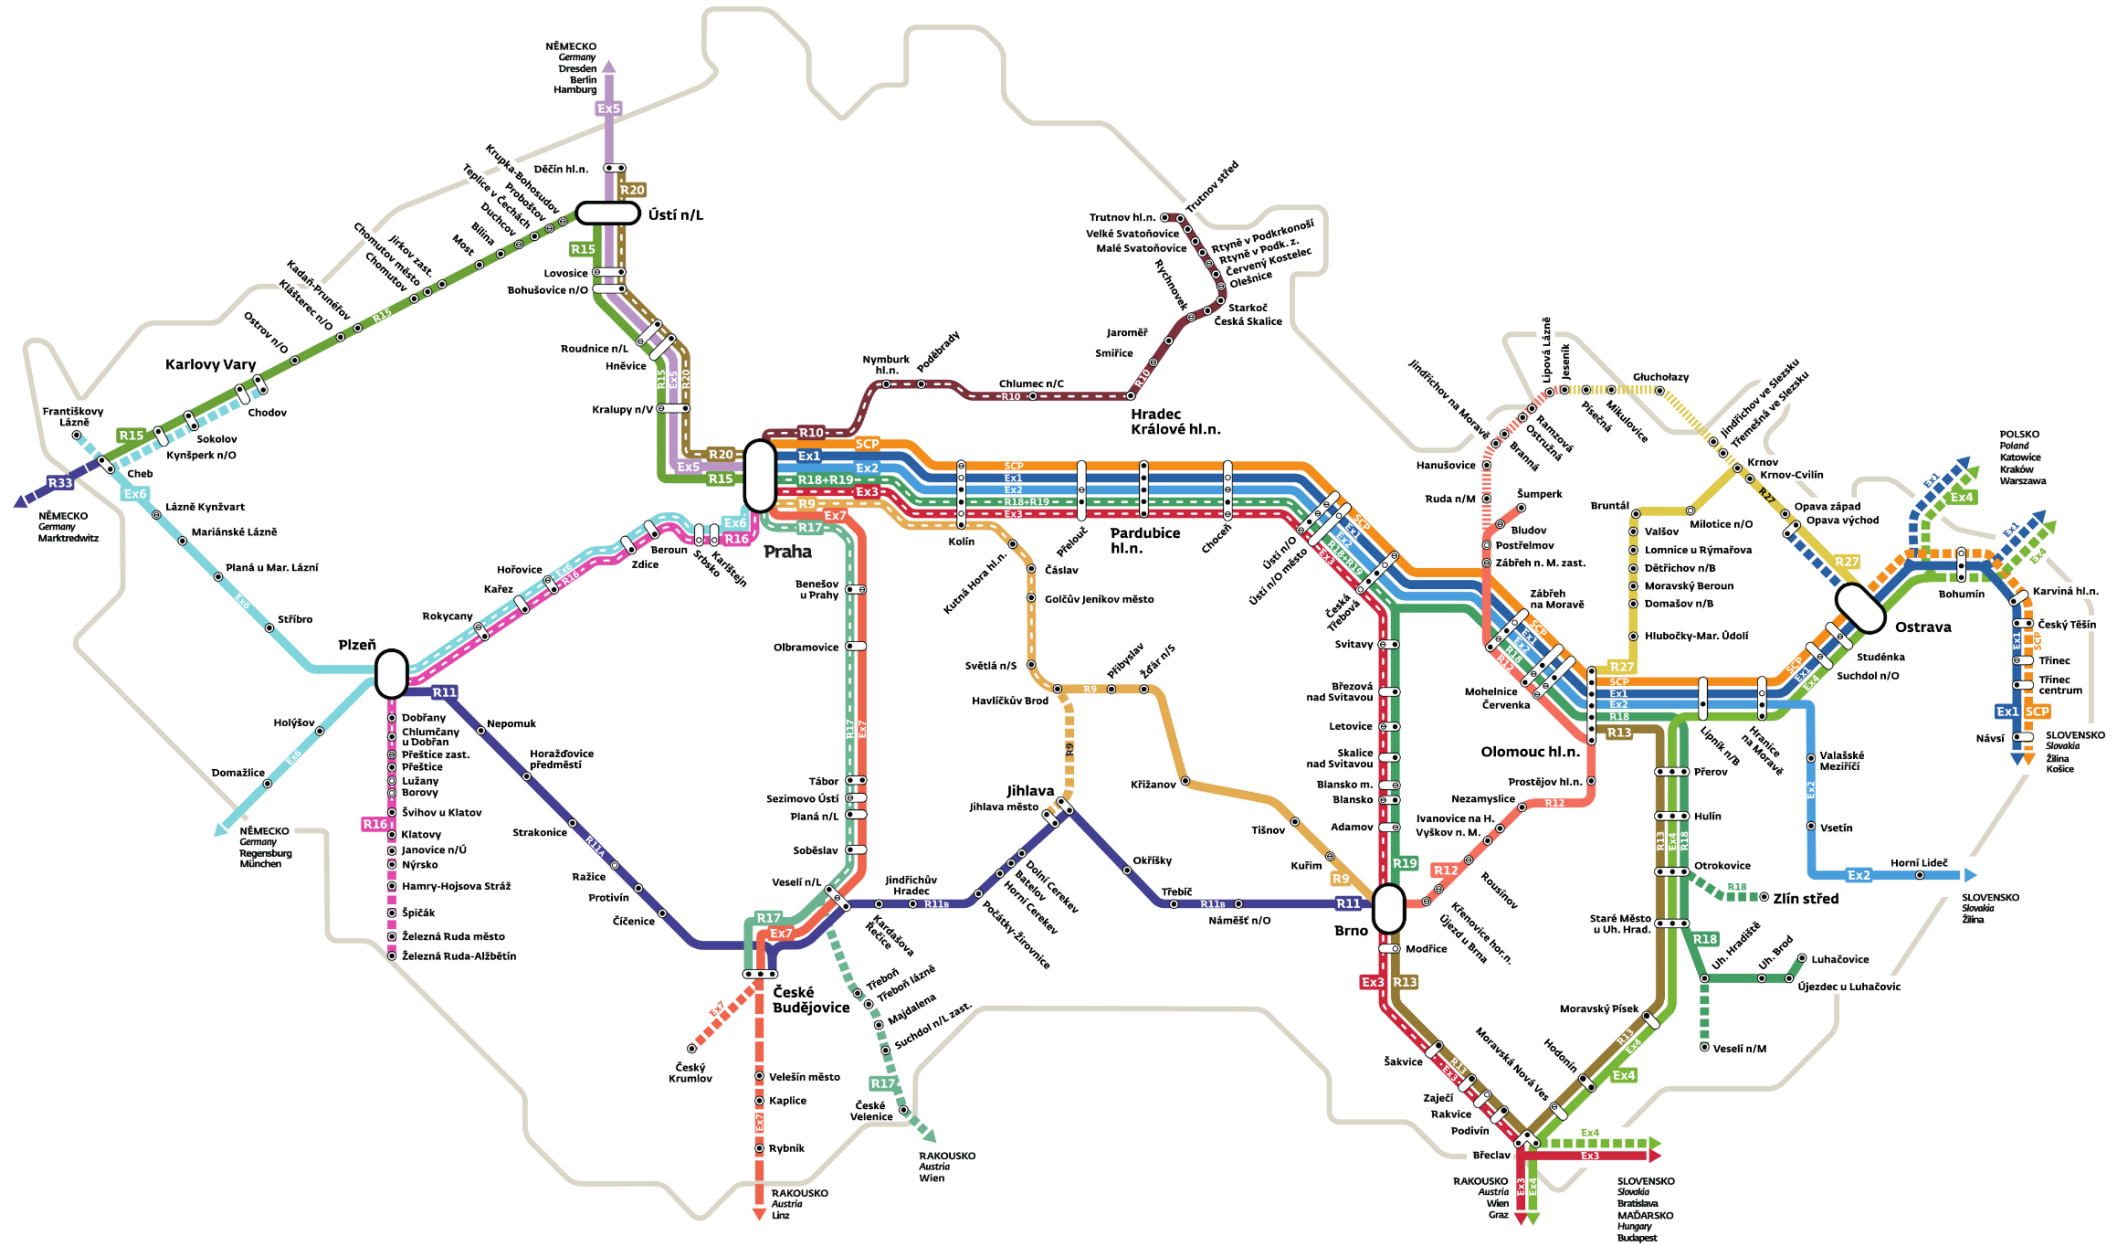

# ČESKÉ DRÁHY

CZECH REPUBLIC – SPAIN

RAILWAYS BUSINESS FORUM

21 MAY 2024

# LONG-DISTANCE DOMESTIC SERVICES OPERATED BY ČD

# MAP OF DIRECT INTERNATIONAL CONNECTIONS

# 2023 IN FIGURES

**164**  
MILLION  
PASSENGERS

**8**  
BILLION  
PASSENGER KM

**116**  
MILLION TRAIN  
KM

HISTORICALLY  
RECORD-BREAKING  
PROFIT OF  
**2,9 BILL.**  
CZK